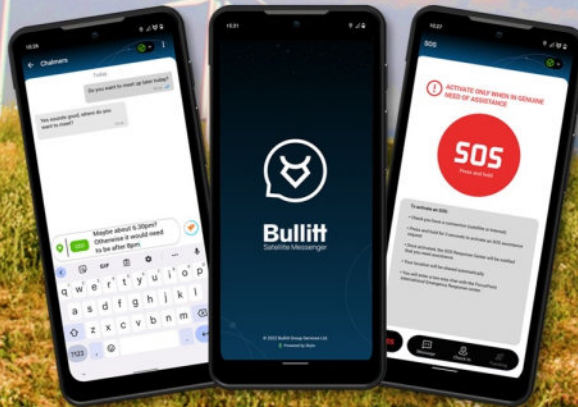

SOS Assist included

Paid annually. Overage bolt-ons available

Subject to minimum subscription period

\$59.99 PER YEAR

LOCATION TRACKING

PLANS COMING Q3 2023

Plans are in USD and potentially subject to change. Plans based on data usage. *SOS Assist plan, pricing (outside of trial offer), \$2.99 per month (basic). Premium service also available.